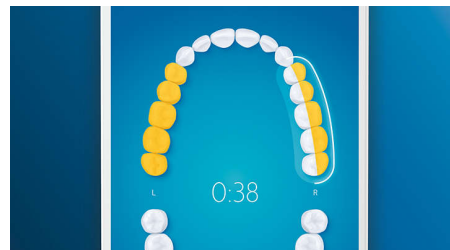

## 5 modes, 3 intensity settings

DiamondClean Smart comes with five modes which cover a range of brushing needs: Clean mode is for exceptional daily cleaning, White+

is for removing stains, Deep Clean+ gives you an invigorating deep clean, Gum Health provides a gentle yet effective clean for gums, and Tongue Care is the perfect mode for cleaning your tongue. It breaks up tongue debris and sweeps away bad-breath bacteria. Three intensities allow you to choose between a higher setting to boost your clean and a lower one for more-sensitive mouths.

## TouchUp feature

If you happen to miss a spot while brushing your teeth, your app's TouchUp feature will show you. You can then go back for a second pass, and be confident you are getting a complete clean, every time.