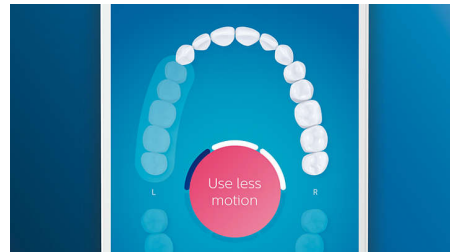

Guides you and provides instant feedback

The Philips Sonicare app lets you know when you've achieved a thorough clean, and coaches you to be a better, more mindful brusher.