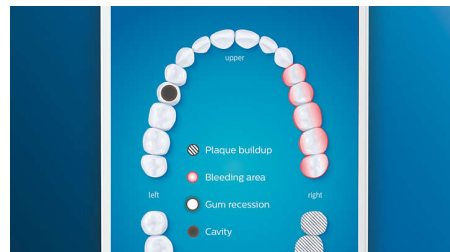

## 5 modes, 3 intensity settings

DiamondClean Smart comes with five modes which cover a range of brushing needs: Clean mode is for exceptional daily cleaning, White+

is for removing stains, Deep Clean+ gives you an invigorating deep clean, Gum Health provides a gentle yet effective clean for gums, and Tongue Care is the perfect mode for cleaning your tongue. It breaks up tongue debris and sweeps away bad-breath bacteria. Three intensities allow you to choose between a higher setting to boost your clean and a lower one for more-sensitive mouths.

## TouchUp feature

If you happen to miss a spot while brushing your teeth, your app's TouchUp feature will show you. You can then go back for a second pass, and be confident you are getting a complete clean, every time.

## Focus areas and goal-setting

Any trouble areas your dentist has pointed out? We'll highlight them on your in-app 3D mouth map, and remind you to pay extra attention to these areas.