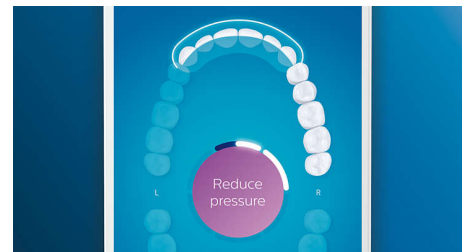

## TouchUp feature

If you happen to miss a spot while brushing your teeth, your app's TouchUp feature will show you. You can then go back for a second pass, and be confident you are getting a complete clean, every time.

## Focus areas and goal-setting

Any trouble areas your dentist has pointed out? We'll highlight them on your in-app 3D mouth map, and remind you to pay extra attention to these areas.

## Easy does it

With an electric toothbrush, it's best to let the brush do the work. We've built a sensor into the handle that works with our app to help you reduce excess scrubbing. This way, you can improve your technique and get a gentler, more effective clean.

## Too much pressure?

You might not notice when you brush too hard, but your DiamondClean Smart will. If you use too much pressure, the light ring on the end of your handle will flash. This is a gentle reminder to ease off the pressure, and let your brush head do the work. 7 out of 10 people found this feature helped them become a better brusher.