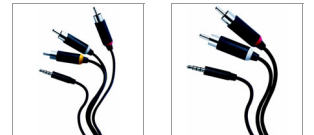

Philips GoGear  
AV Docking Kit

GoGEAR

PAC005

## Dock, connect and share

Dock your player to stereo & TV anytime

Dock your GoGear to enjoy superb sound and share pictures with the compact docking cradle PAC005. Just dock to connect your GoGear to the stereo or TV and charge directly from a power source. For more freedom, there's the IR remote contro.

## Connectivity

- Audio output: 3.5mm jack
- Docking connector: 30 pins female & male
- IR port: IRDA
- Line in: 3.4mm jack
- TV-out: 3.5 mm