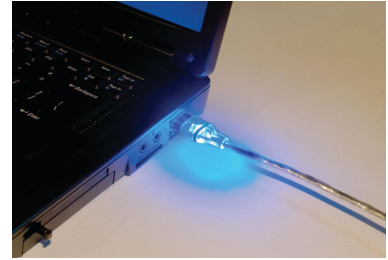

Car Charger
2 USB charging ports 18W Output, Black

Specifications

Power

- Output: Max 18W
- Power input: DC 12 - 24V

Packaging dimensions

- Number of products included: 1
- Packaging dimensions (W x H x D):
  9.5 x 17.5 x 3.5 cm
- EAN: 48 95229 10756 4

Outer Carton

- Number of consumer packagings: 2
- GTIN: 1 48 95229 10756 1

Inner Carton

- Number of consumer packagings: 1
- GTIN: 2 48 95229 10756 8

Product dimensions

- Product dimensions (W x H x D):
  2.5 x 4.5 x 2.1 cm

DLP4522NB/97

Highlights

LED power indicator

This LED indicator confirms at a glance that the unit is charging.

Charge 2 devices simultaneously

2 USB to charge 2 devices simultaneously

Smart Protection

Smart protection against overheating, overvoltage and overcurrent

Issue date 2022-05-09

Version: 1.0.2

12 NC: 8670 001 66236
EAN: 48 95229 10756 4

© 2022 Koninklijke Philips N.V.
All Rights reserved.

Specifications are subject to change without notice.
Trademarks are the property of Koninklijke Philips N.V.
or their respective owners.

www.philips.com