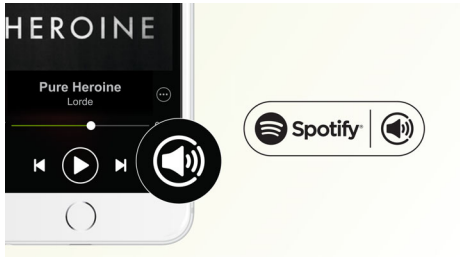

### Just hit 'PLAY' button

- One-press 'Play' for the last heard Spotify track
- Flip from room (speaker A) to room (speaker B)
- Press 'Play' for 'Music Follows Me'

### Powerful room-filling sound

- Powerful room-filling sound with 4 audiophile-grade drivers

# PHILIPS

Spotify multiroom speaker  
Spotify Connect Multiroom, Just hit "PLAY"

## Spotify as a remote

Using Spotify Connect you can easily browse, explore, and play music from any room in the house using your smart device as a remote. With a direct Spotify connection, you can play music straight from the cloud so your smart device can be used for calls, videos or even go out of range without interrupting your music. This is also more battery friendly, since energy used for music is minimized. All the same great Spotify features are there, from its ready-made lists to its high sampling rates. Everything you need to discover new music and hear it at its best.