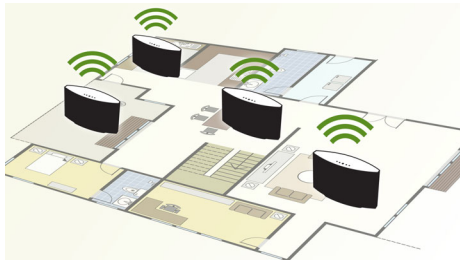

Multiroom speakers

Multiroom speakers let you play songs in one room, or in many at the same time, so your music can either follow you around the house or stay where you want it. Each person can play to any selected speaker, and when additional speakers are purchased they can be added to the system wirelessly and easily.