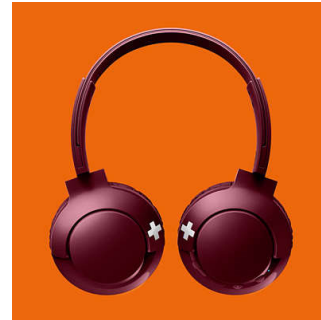

Adjustable fit

Designed for optimal fit, BASS+ headphones feature swiveling earshells and an adjustable headband to ensure a great fit for all wearers.

Big, bold bass

This is big, powerful bass that lets you really feel the beat. Don't let the sleek design fool you – specially tuned drivers and bass vents produce ultra-low end frequencies to create a unique BASS+ sound signature.

Bluetooth

Easily pair your headphones with any Bluetooth device for wireless music.

Button controls

Button controls on the right ear shell enable you to control music and calls with a press.

Flat folding

With their flat folding design, BASS+ headphones are easy to fold and store away, making them your ideal travel companion.

Hands-free calls

Convenient hands-free calling with mic and Bluetooth® 4.1

Soft cushions

Soft, breathable ear cushions provide great comfort over long listening sessions.

Specifications

Sound

- Acoustic system: Closed
- Speaker diameter: 32 mm
- Impedance: 32 ohm
- Magnet type: NdFeB
- Frequency response: 9 - 21 000 Hz
- Maximum power input: 40 mW
- Sensitivity: 103 dB
- Type: dynamic