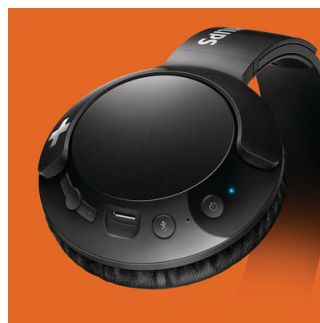

### Adjustable fit

Designed for optimal fit, BASS+ headphones feature swiveling earshells and an adjustable headband to ensure a great fit for all wearers.

### Big, bold bass

This is big, powerful bass that lets you really feel the beat. Don't let the sleek design fool you – specially tuned drivers and bass vents produce ultra-low end frequencies to create a unique BASS+ sound signature.

### Button controls

Button controls on the right ear shell enable you to control music and calls with a press.