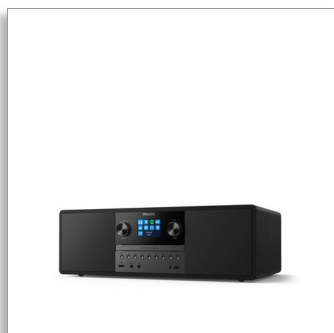

## Philips Micro Music System

### Internet radio, DAB+

Bluetooth, Spotify Connect  
USB, MP3-CD  
50W

**TAM6805**