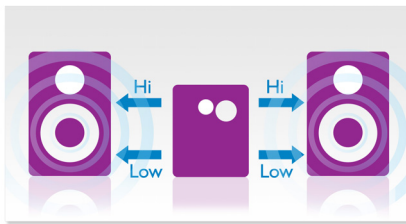

Easy to use

- 3-disc changer for convenient multi-disc playback
- Clock, alarm and sleep timer
- Connection for TV or DVD player

PHILIPS

Highlights

MAX Sound

MAX Sound technology produces an instant boost in bass, maximizing volume performance and instantly creating the most impressive listening experience with just the touch of a button. Its sophisticated electronic circuitry calibrates existing sound and volume settings, instantly boosting bass and volume to maximum levels without distortion. The end result is a noticeable amplifying of both sound spectrum and volume and a potent audio boost that will add mileage to any music.

Dual amplifier

Dual amplifier ensures enhanced sound performance by reducing inter-modulation between the woofer and tweeter, since each transducer is driven by its own dedicated amplifier. The result is deep and powerful bass sounds that have high impact without interfering too much with the higher frequencies so they remain pure and detailed. Utilized in combination with precise, active crossover design, better control on the phase and frequency response of each transducer is achieved, resulting in more balanced and natural sound.