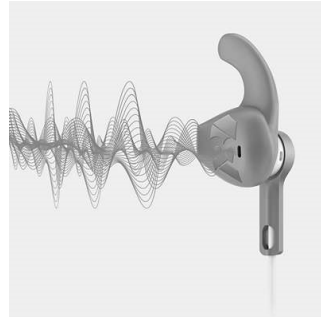

Freedom

- 3 ear tip sizes for the optimum fit
- Cable clip included for tangle-free workout
- 4.3g ultra lightweight design provides ultimate comfort*
- Stability ring increase secure fit in the ear

PHILIPS

Sports headphones
8.6mm drivers/closed-back In-ear

SHQ2300LF/00

Highlights

3 choices of ear tips sizes

3 ear tip sizes for the optimum fit

4.3g ultra lightweight design*

Weighing in at just 4.3g, these Actionfit sports earphones are so light and comfortable that you will forget you are even wearing them. Perfect for keeping you going right through the hard final miles.

Cable clip

A cable clip comes included with ActionFit earphones, keeping the cable out of your way while you push yourself harder.

Sporty carrying pouch for easy storage

High performance sound

8.6mm neodymium drivers pump out high performance sound, pushing you to perform at your best.

Sound isolation

Insert earphones create a tight seal in the ear canal, resulting in a strong isolation effect. Our oval acoustics tubes are ergonomically optimized to ensure exceptional fit.

Sweat and moisture proof