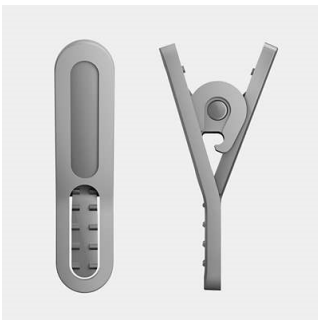

Freedom

- 3 ear tip sizes for the optimum fit
- Cable clip included for tangle-free workout
- 4.3g ultra lightweight design provides ultimate comfort*
- Stability ring increase secure fit in the ear

PHILIPS

Sports headphones
8.6mm drivers/closed-back In-ear

SHQ2300LF/00

Highlights

3 choices of ear tips sizes

3 ear tip sizes for the optimum fit

4.3g ultra lightweight design*

Weighing in at just 4.3g, these Actionfit sports earphones are so light and comfortable that you will forget you are even wearing them. Perfect for keeping you going right through the hard final miles.

Cable clip

A cable clip comes included with ActionFit earphones, keeping the cable out of your way while you push yourself harder.

Sporty carrying pouch for easy storage

High performance sound

8.6mm neodymium drivers pump out high performance sound, pushing you to perform at your best.

Kevlar® Reinforced cable

Kevlar® reinforced headphone cables are tough enough to survive even the roughest of workouts.

Stability ring

A rubberized stability ring on the body of the earphones lock them in place when you put them in your ears so you need never worry about them dropping out.