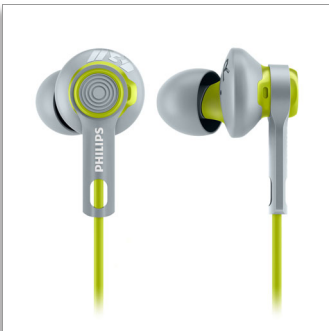

Philips ActionFit
Sports headphones

8.6mm drivers/closed-back
In-ear

SHQ2300LF

Experience freedom. Stop at nothing

Secure fit and lightweight

Keep your Actionfit SHQ2300 headphones tightly in your ears no matter what you do with a unique stability ring. Just focus only on your workout, not on headphones falling out.

Freedom

- 3 ear tip sizes for the optimum fit
- Cable clip included for tangle-free workout
- 4.3g ultra lightweight design provides ultimate comfort*
- Stability ring increase secure fit in the ear

PHILIPS

Sports headphones
8.6mm drivers/closed-back In-ear

SHQ2300LF/00

Highlights

3 choices of ear tips sizes

3 ear tip sizes for the optimum fit

4.3g ultra lightweight design*

Weighing in at just 4.3g, these Actionfit sports earphones are so light and comfortable that you will forget you are even wearing them. Perfect for keeping you going right through the hard final miles.