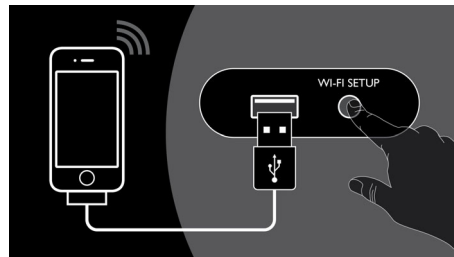

AirPlay wireless technology

AirPlay lets you stream your entire iTunes music collection to your Philips Fidelio docking

stations. It plays wirelessly from the iTunes program on your computer, iPhone, iPad or iPod Touch to any AirPlay-enabled speaker in your home. All you have to do is ensure your speakers are connected to your Wi-Fi network. AirPlay also lets you play simultaneously on every speaker in every room. Make your favourite tunes follow you into whichever room you go.

One-step AirPlay setup

With the incredibly simple one-step AirPlay setup, your wireless speaker will be connected easily with your home network. Simply connect the speaker with your iPod touch, iPhone, iPad with 30-pin cable or docking connector, press the Wi-Fi setup button, and with just one click to allow Wi-Fi setup sharing on your Apple device, you're ready to rock!