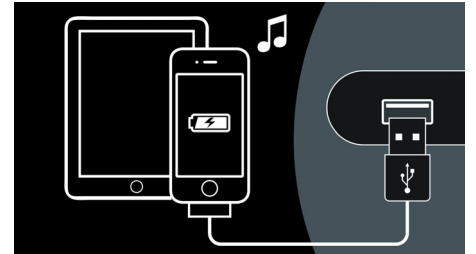

One-step AirPlay setup

With the incredibly simple one-step AirPlay setup, your wireless speaker will be connected easily with your home network. Simply connect the speaker with your iPod touch, iPhone, iPad with 30-pin cable or docking connector, press the Wi-Fi setup button, and with just one click to allow Wi-Fi setup sharing on your Apple device, you're ready to rock!

AD7050W/10

favourite songs come to new life. SoundStudio also lets you listen to thousands of Internet radio stations worldwide, broadening your music experience even further.

Play and charge iPod/iPhone/iPad