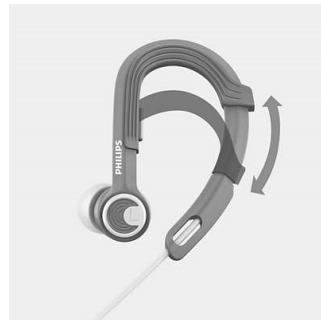

protection

- Sporty carrying pouch for easy storage
- Kevlar® Reinforced cable for ultimate durability
- Sweat and moisture proof - ideal for any workout

Freedom

- 3 ear tip sizes for the optimum fit
- Cable clip included for tangle-free workout
- 7.1g ultra lightweight design provides ultimate comfort*
- Adjustable earhook for personalized fit

Cable clip

A cable clip comes included with ActionFit earphones, keeping the cable out of your way while you push yourself harder.

Sporty carrying pouch for easy storage

Kevlar® Reinforced cable

Kevlar® reinforced headphone cables are tough enough to survive even the roughest of workouts.

Adjustable earhook

An adjustable ear hook ensures the ActionFit SHQ3300 headphones fit your ears perfectly. Just put the headphones on and slide the adjustable hook up or down for a snug fit. Whatever your workout or terrain, your headphones will stay on comfortably.

High performance sound

8.6mm neodymium drivers pump out high performance sound, pushing you to perform at your best.

Sound isolation

Insert earphones create a tight seal in the ear canal, resulting in a strong isolation effect. Our oval acoustics tubes are ergonomically optimized to ensure exceptional fit.