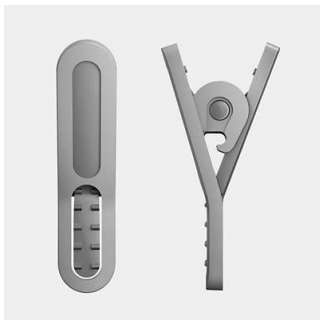

protection

- Sporty carrying pouch for easy storage
- Kevlar® Reinforced cable for ultimate durability
- Sweat and moisture proof - ideal for any workout

Freedom

- 3 ear tip sizes for the optimum fit
- Cable clip included for tangle-free workout
- 7.1g ultra lightweight design provides ultimate comfort*
- Adjustable earhook for personalized fit

Intensity

- High performance sound drives peak performance
- Insert earphones provide sound isolation

PHILIPS

Highlights

3 choices of ear tips sizes

3 ear tip sizes for the optimum fit

7.1g ultra lightweight design*

Cable clip

A cable clip comes included with ActionFit earphones, keeping the cable out of your way while you push yourself harder.

Sporty carrying pouch for easy storage

Kevlar® Reinforced cable

Kevlar® reinforced headphone cables are tough enough to survive even the roughest of workouts.

Adjustable earhook

An adjustable ear hook ensures the ActionFit SHQ3300 headphones fit your ears perfectly. Just put the headphones on and slide the adjustable hook up or down for a snug fit. Whatever your workout or terrain, your headphones will stay on comfortably.