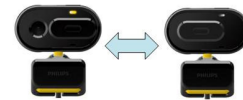

Software

- Dedicated software: Philips CamSuite
- Add video to: Skype, Windows Live Messenger, Yahoo! Messenger, AOL Instant Messenger

System Requirements

- Operating System: Microsoft Windows XP (SP2),

- Microsoft Windows 7, Microsoft Windows Vista 32-bit, Microsoft Windows Vista 64-bit
- Processor: 1.6 GHz or equivalent
- RAM memory: 512 MB RAM (for XP) / 1 GB RAM (for Vista and Windows 7)
- Hard disk space: 200 MB
- USB: Free USB port

Accessories

- Included accessories: Multimedia headset SHM3100Y

Product dimensions

- Product dimensions (W x H x D): 5.36 x 2.915 x 2.45 cm
- Product dimensions with stand (W x H x D): 5.36 x 9.25 x 3.55 cm
- Weight (with stand): 0.063 kg
- Weight: 0.045 kg

Packaging dimensions

- Packaging dimensions (W x H x D): 9.5 x 19.5 x 5.5 cm
- Nett weight: 0.085 kg
- Gross weight: 0.166 kg
- Tare weight: 0.081 kg
- EAN: 87 12581 52648 1
- Number of products included: 1
- Packaging type: Window box

Outer Carton

- Outer carton (L x W x H): 21 x 17.5 x 20 cm
- Nett weight: 0.51 kg
- Gross weight: 1.26 kg
- Tare weight: 0.75 kg
- EAN: 87 12581 52649 8
- Number of consumer packagings: 6

Highlights

Enhanced 1.3 megapixels

Your webcam gives you 1.3 Mega pixels (software enhanced) for both video and photo resolution. So, you can use it to take high-quality photos that still look great when printed as larger-sized images.

Webcam lens cover

Webcam lens cover protects privacy

Simple plug-and-chat

Just plug in the webcam to USB of your computer. It is recognized by the computer and works immediately. You can start video chatting as simple as that.

Highly sensitive headset mic.

For clear and uninterrupted online conversations, the headset provides a perfect solution as it comes with a highly sensitive microphone that picks up your voice clearly.

Snapshot button

Snapshot button for instant photos

Universal webcam clamp

The universal clamp makes it easy to sit or mount the webcam securely on top of any desktop computer, notebook and also LCD screen. The design is especially secure and the webcam won't move or fall when you're in the middle of a conversation.