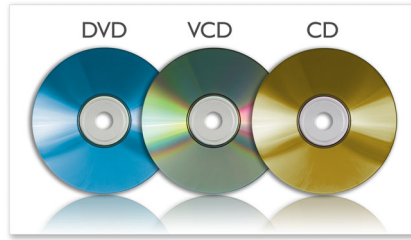

DVD, DVD+/-RW, (S)VCD, CD

The Philips Portable DVD player is compatible with most DVD and CD discs available in the market. DVD, DVD+/-R, DVD+/-RW, (S)VCD, and CD – all of them can play on the DVD player. DVD+/-R is a shorthand term for a DVD drive that can accept both of the common recordable DVD formats. Likewise, DVD+/-RW handles both common rewritable disc types.

DivX Certified

With DivX® support, you are able to enjoy DivX encoded videos and movies from the Internet, including purchased Hollywood films. The DivX media format is an MPEG-4 based video compression technology that enables you to save large files like movies, trailers and music videos on media like CD-R/RW and DVD recordable discs, USB storage and other memory cards for playback on your DivX Certified® Philips device.

Power Resume

The DVD-Video player remembers where you stop watching last time when it is powered off directly or when the power supply discontinued. If you did not switch to play another disc, your player will resume play where you have stopped the movie last time just by reloading the disc. Making your life a lot easier!