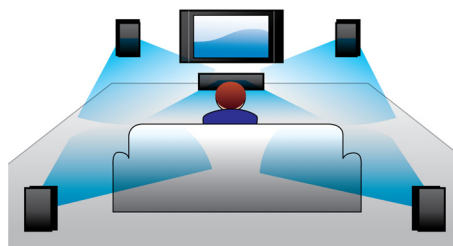

Dolby TrueHD and DTS-HD

Dolby TrueHD and DTS-HD Master Audio Essential deliver the finest sound from your Blu-ray Discs. Audio reproduced is virtually indistinguishable from the studio master, so you hear what the creators intended for you to hear. Dolby TrueHD and DTS-HD Master

Audio Essential complete your high definition entertainment experience.