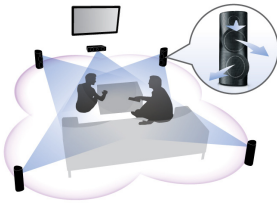

Designed to enhance your cinema at home

- Unique touch controls for easy access to your content
- Wireless rear speakers option for clutter free placement

Simply enjoy all your entertainment

- Full HD 3D Blu-ray for a truly immersive 3D movie experience
- Smart TV to enjoy online services & access multimedia on TV

PHILIPS

Highlights

3D Angled speakers

3D Angled Speakers feature angled drivers to deliver sound not only towards the front but also to the sides, creating a wider sweet spot so you can enjoy more immersive and cinematic surround sound.