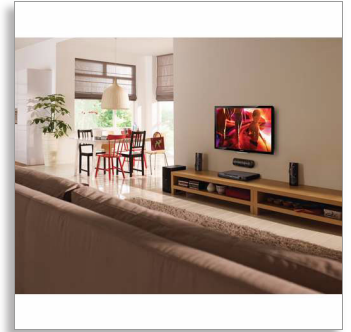

Philips
5.1 Home theater with 3D
Angled speakers

3D Blu-ray
iPod/iPhone ready

HTS5581

Enjoy powerful home cinema with 3D Angled Speakers

Obsessed with sound

Maximize your home cinema sound experience with dynamic 3D Directional Angled Speakers! Play all your favorite entertainment content including 3D Blu-ray on this innovative Philips 5000 series home theater system.

Designed to enhance your cinema at home

- Unique touch controls for easy access to your content
- Wireless rear speakers option for clutter free placement

Simply enjoy all your entertainment

- Full HD 3D Blu-ray for a truly immersive 3D movie experience
- Smart TV to enjoy online services & access multimedia on TV