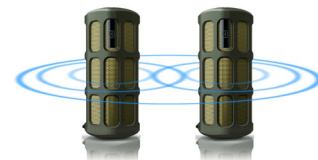

Motion sensor

SHOQBOX is equipped with a motion sensor. Simply swipe over the sensor from left to right or right to left, to skip to the next or last track. Put your hand over the sensor for a second to pause the music. Do it again to put it back on. Easy gesture control allows you to control your music the simplest way.

Built-in mic

With its built-in microphone, it also works as a speaker phone. When a call comes in, the music is put on pause and you can talk via the speaker. Call for a business meeting. Or, call your friend from a party. Either way, it works great.

Voice prompt

The voice prompt is available in different languages. It gives instant feedback on battery level or alert whether the speaker is connected properly to your device.

Pairing 2 shoqboxes

You can pair 2 SHOQBOX speakers with the smart sensor for a stereo system of Left and Right channels. Simply place the two speakers side by side and swipe your hands over both sensors from outside in simultaneously. Perfect for a party or gathering. Enjoy big stereo sound from music, movies and games.