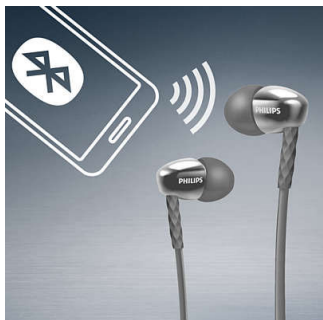

Enjoy quality sound

- Efficient 8.6 mm drivers deliver clear and powerful sound
- Oval sound tube inserts seals out ambient noise

Designed for long-wearing comfort

- Choose from 3 pairs of ear caps for the perfect fit for you
- Ergonomic oval sound tube for a truly comfortable fit

PHILIPS

Wireless Bluetooth® headphones
8-mm drivers/closed-back In-ear, NFC

Highlights

Bluetooth technology

Pair your headphones with any Bluetooth device for crystal clear music enjoyment that's wireless.

Choice of 3 pairs of ear caps

Ear caps come in a choice of 3 sizes – small, medium and large – for a personalised and perfect fit.

Easy NFC pairing

Easy NFC pairing lets you connect your Bluetooth® headphones with any Bluetooth-enabled device – with just a single touch.