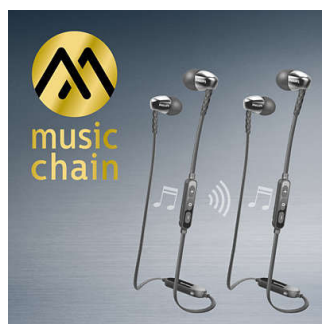

Choice of 3 pairs of ear caps

Ear caps come in a choice of 3 sizes – small, medium and large – for a personalised and perfect fit.

Easy NFC pairing

Easy NFC pairing lets you connect your Bluetooth® headphones with any Bluetooth-enabled device – with just a single touch.

Efficient 8.6 mm drivers

Compact and efficient 8.6 mm speaker drivers deliver precise sound with powerful bass, for enhanced listening enjoyment on the go.

Ergonomic oval sound tube

The oval shape of the sound tube came about based on extensive research on the human ear. Designed to fit any ear comfortably, the ergonomic shape ensures optimal fit and comfort for total music enjoyment.

MusicChain™

With MusicChain™, you can easily share the tracks that you are playing with a friend. Using Bluetooth® technology, a simple click on the MusicChain™ button on your headphones will

SHB5900BL/00

pair them with other MusicChain™-enabled headphones.

Oval sound tube inserts

Oval sound tube inserts seals out ambient noise, while its semi-closed structure deliver enhanced bass performance.

Tangle-free flat cable