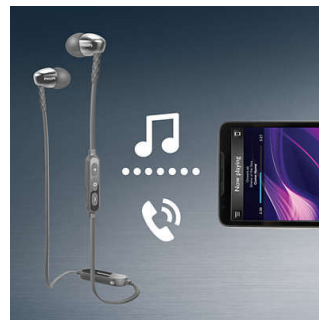

MusicChain™

With MusicChain™, you can easily share the tracks that you are playing with a friend. Using Bluetooth® technology, a simple click on the MusicChain™ button on your headphones will

SHB5900BL/00

pair them with other MusicChain™-enabled headphones.

Oval sound tube inserts

Oval sound tube inserts seals out ambient noise, while its semi-closed structure deliver enhanced bass performance.

Tangle-free flat cable

Anti-slip flat cable ensures that your cord always stays tangle free.

Wireless music and calls

Pair your smart device with your headphones via Bluetooth and enjoy the freedom of crystal clear music and phone calls — without the hassle of cables. Change tracks and answer calls with the easy-to-use remote control.