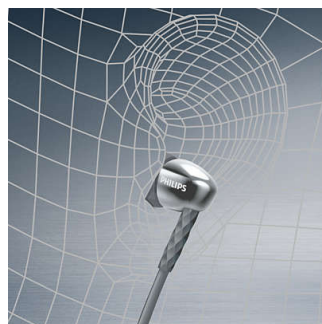

Enjoy quality sound

- Efficient 8.6 mm drivers deliver clear and powerful sound
- Oval sound tube inserts seals out ambient noise

Designed for long-wearing comfort

- Choose from 3 pairs of ear caps for the perfect fit for you
- Ergonomic oval sound tube for a truly comfortable fit

Choice of 3 pairs of ear caps

Ear caps come in a choice of 3 sizes – small, medium and large – for a personalised and perfect fit.

Easy NFC pairing

Easy NFC pairing lets you connect your Bluetooth® headphones with any Bluetooth-enabled device – with just a single touch.

Efficient 8.6 mm drivers

Compact and efficient 8.6 mm speaker drivers deliver precise sound with powerful bass, for enhanced listening enjoyment on the go.

Ergonomic oval sound tube

The oval shape of the sound tube came about based on extensive research on the human ear. Designed to fit any ear comfortably, the ergonomic shape ensures optimal fit and comfort for total music enjoyment.

pair them with other MusicChain™-enabled headphones.

Oval sound tube inserts

Oval sound tube inserts seals out ambient noise, while its semi-closed structure deliver enhanced bass performance.

Tangle-free flat cable