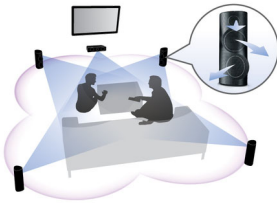

Designed to enhance your living space

- Sleek high gloss finishing with unique touch controls

Connect and enjoy all your entertainment

- Plays DVD, VCD, CD and USB devices
- Wireless rear audio ready for fewer wires across your room

PHILIPS

5.1 Home theater
3D Angled Speakers HDMI 1080p

Highlights

3D Angled speakers

3D Angled Speakers feature angled drivers to deliver sound not only towards the front but also to the sides, creating a wider sweet spot so you can enjoy more immersive and cinematic surround sound.

1200W RMS power

1200W RMS power delivers great sound for movies and music

DTS, DolbyDigital, ProLogic II

A built-in DTS and Dolby Digital decoder eliminates the need for an external decoder by processing all six channels of audio information to provide a surround sound experience and an astoundingly natural sense of ambience and dynamic realism. Dolby Pro Logic II provides five channels of surround processing from any stereo source.