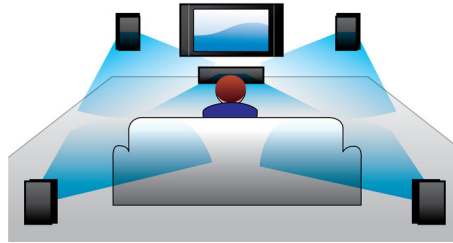

PHILIPS

5.1 Home theater
3D Angled Speakers HDMI 1080p

Highlights

3D Angled speakers

3D Angled Speakers feature angled drivers to deliver sound not only towards the front but also to the sides, creating a wider sweet spot so you can enjoy more immersive and cinematic surround sound.

1200W RMS power

1200W RMS power delivers great sound for movies and music

DTS, DolbyDigital, ProLogic II

A built-in DTS and Dolby Digital decoder eliminates the need for an external decoder by processing all six channels of audio information to provide a surround sound experience and an astoundingly natural sense of ambience and dynamic realism. Dolby Pro Logic II provides five channels of surround processing from any stereo source.

DoubleBASS technology

DoubleBASS ensures you hear even the deepest bass tones from compact-sized subwoofers. It captures low frequencies and recreates them in the audible range of the

HTS5540/12

subwoofer - delivering sound with more boom and panache, and ensuring you a full, uncompromised listening experience.