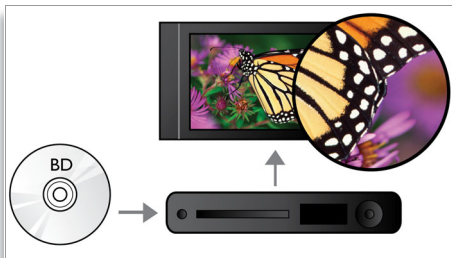

Designed to enhance your living space

- Stylish design with aluminium finish and glass stands
- Touch panel controls for easy playback and volume control

Connect and enjoy all your entertainment

- Blu-ray Disc playback for sharp images in full HD 1080p
- BD-Live* (Profile 2.0) to enjoy online Blu-ray bonus content
- Deep Color for vivid images in over a billion colors
- EasyLink to control all HDMI CEC devices via a single remote

PHILIPS
sense and simplicity

Highlights

440W RMS power

440W RMS power delivers great sound for movies and music

BD-Live (Profile 2.0)

BD-Live opens up your world of high definition even further. Receive up-to-date content just by connecting your Blu-ray Disc player to the internet. Exciting new things like exclusive downloadable content, live events, live chats, gaming and on-line shopping all await you. Ride the high definition wave with Blu-ray Disc playback and BD-Live.

Blu-ray Disc playback

Blu-ray Discs have the capacity to carry high definition data, along with pictures in the 1920 x 1080 resolution that defines full high definition images. Scenes come to life as details leap at you, movements smoothen and images