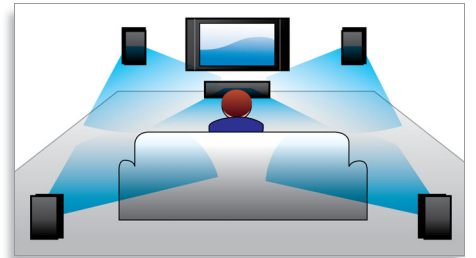

Dolby TrueHD and DTS-HD

Dolby TrueHD and DTS-HD Master Audio Essential deliver the finest sound from your Blu-ray Discs. Audio reproduced is virtually indistinguishable from the studio master, so you hear what the creators intended for you to hear. Dolby TrueHD and DTS-HD Master Audio Essential complete your high definition entertainment experience.