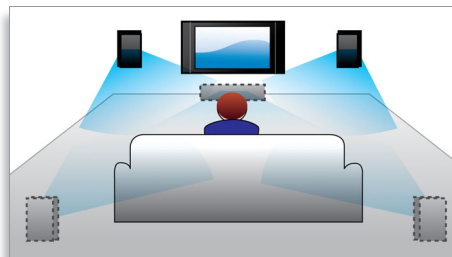

Dolby Virtual Speaker

Dolby Virtual Speaker is a sophisticated audio virtualization technology that produces rich and immersive surround sound from a two-speaker system. Highly advanced spatial algorithms faithfully replicate the sonic characteristics that occur in an ideal 5.1-channel environment. DVD playback is

enhanced by expanding the 2-channel environment. When combined with Dolby Pro Logic II processing, any high quality stereo source is transformed into true-to-life, multi-channel surround sound. No need to purchase extra speakers, wires or speaker stands to appreciate room-filling sound.