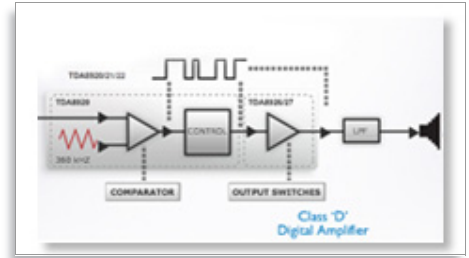

Portable speaker
Blue

Specifications

Product dimensions

- Product dimensions (W x H x D):
  16.3 x 4.9 x 5 cm
- Product dimensions (W x H x D):
  6.4 x 1.9 x 2.0 inch
- Weight: 0.169 kg
- Weight: 0.373 lb

Compatible with

- Smartphones
- iPod
- iPhone
- MP3 player

Design and finishing

- Colour: Blue

Sound

- Frequency response: 350 - 16,000 Hz
- Impedance: 4
- RMS Power rating: 2 W

Power

- Battery type: AAA
- Operating time on battery: 12 hr
- Number of batteries: 3

SBA1610BLU/00

Highlights

Class D Digital Amplifier

The Class 'D' Digital Amplifier takes an analogue signal, converts it into a digital signal and then amplifies the signal digitally. The signal then enters a demodulation filter to give the final output. The amplified digital output delivers all the advantages of digital audio, including improved sound quality. In addition, the Class 'D' Digital Amplifier has over 90% efficiency compared to traditional AB amplifiers. This high efficiency translates into a powerful amplifier with a small footprint.

Issue date 2013-03-03

Version: 2.0.8

12 NC: 8670 000 93226
EAN: 69 23410 71685 6

© 2013 Koninklijke Philips Electronics N.V.
All Rights reserved.

Specifications are subject to change without notice.
Trademarks are the property of Koninklijke Philips
Electronics N.V. or their respective owners.

www.philips.com