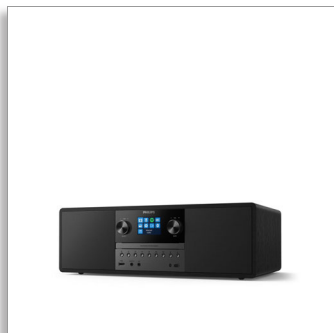

Philips Micro Music System

Internet radio, DAB+

Bluetooth, Spotify Connect
USB, MP3-CD
50W

TAM6805

All in one

With internet radio, Spotify Connect, Bluetooth, and a CD player, this compact all-in-one micro system can play it all. You can also connect other sources via audio-in or USB. Enjoy richer sound from a system that fits into almost any room.

Rich sound for your music

- 2x 3" full-range drivers. 50 W maximum output power
- Integrated bass-reflex speaker system
- Compact all-in-one micro system
- Digital Sound Control. Choose a preset sound style

Fill the room with tunes

- AC-powered. Remote control
- At home in your home
- Main unit dimensions: 420x262x140 mm

More to love

- All your music, podcasts, and more
- Internet radio. DAB+ FM radio
- Spotify Connect. Bluetooth. Audio-in. CD player
- USB port. Connect a legacy source or charge a mobile
- Classic looks. Modern functions

for your favorite internet, DAB+, or FM stations.

Rich sound for your music

Two speakers are built right into the cabinet of this all-in-one micro system. You get clear sound and good bass from the full-range drivers and bass-reflex ports. The 50 W maximum output is perfect for kitchens, offices, and smaller living areas.