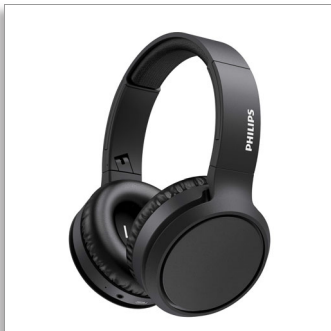

Philips
Wireless Headphones

40 mm drivers/closed-back

Light weight
Compact folding
Up to 29 hours play time

TAH5205BK

Here comes the bass

Cover your ears and feel that bass! These wireless over-ear headphones boast a BASS boost button for deeper bass at a touch. You get up to 29 hours play time, fast charging and a rock-solid Bluetooth connection. You won't miss a beat.

Big bold bass

- Powerful 40 mm neodymium drivers. BASS boost button.
- Charge for 15 minutes, get an extra 4 hours of play time
- 29 hours play time. USB-C charging.
- Over-ear, closed-back design. Great sound isolation.

Maximum comfort. Maximum style.

- Compact-fold design for easy storage.
- Eye-catching matte colourways
- Lightweight, adjustable cushioned headband.
- Soft ear cups that can be angled for maximum comfort

40 mm drivers/closed-back Light weight, Compact folding, Up to 29 hours play time

TAH5205BK/00

Highlights

BASS boost button

These over-ear headphones boast powerful 40 mm neodymium acoustic drivers that give you crisp sound and rich bass. When you want more, simply press the BASS boost button and you'll feel the difference instantly.