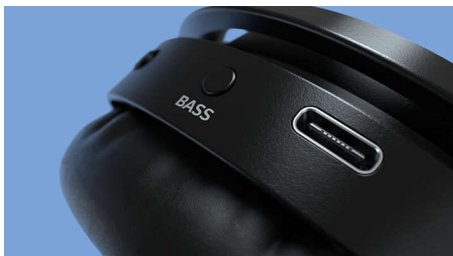

29 hours play time

You get up to 29 hours play time from a 2 hour charge via USB-C. If you start running low on

power, a quick 15 minute charge will keep the music playing for another 4 hours. The detachable inline cable lets you use these headphones wired, too.

Lightweight cushioned headband

Available in stylish matte colourways, these on-ear headphones boast a cushioned headband that's so light you'll barely feel it. The soft ear cups are clearly marked for left/right ears and can be angled until they feel just right.

Compact-fold design

Roll with the bass. The ear cups fold flat and swivel inwards for easy storage in your pocket or bag. Just fold them up and you're ready to go.

Multi-function button.

Don't like the current track? Skip it with a long press. Want to reject a call? A simple button press takes care of that. Smart Bluetooth pairing means these earphones remember the last devices they were paired with.

Charge for 15 minutes,

get an extra 4 hours of play time

Detachable inline cable

Detachable inline cable. Go wired and keep listening.

Eye-catching matte colourways

Eye-catching matte colourways

Over-ear, closed-back design

Over-ear, closed-back design. Great sound isolation.

Rock-solid connectivity

Rock-solid Bluetooth connectivity. Easy control.

Soft ear cups

Soft ear cups that can be angled for maximum comfort