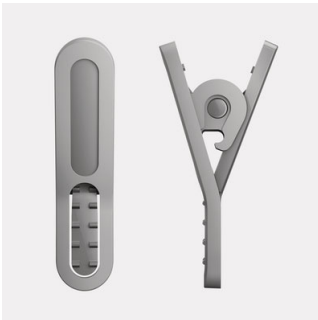

Intensity

- High performance sound drives peak performance
- Open acoustic design lets you be aware of your surroundings

Freedom

- 5.7g ultra lightweight design provides ultimate comfort*
- C-shaped ear tip secures the headphones in place
- 3 ear tip sizes for the optimum fit
- Cable clip included for tangle-free workout

Highlights

3 choices of ear tips sizes

3 ear tip sizes for the optimum fit

Cable clip

A cable clip comes included with ActionFit earphones, keeping the cable out of your way while you push yourself harder.

Sporty carrying pouch for easy storage

C-shaped stabilizing ear tip

C-shaped rubberized ear tips keep the ActionFit earphones tightly in your ear so you can focus on your workout, not on keeping them in.

Design

- Color: Pink

Connectivity

- Connector: 3.5 mm
- Cable length: 1.2 m
- Cable Connection: two-parallel, symmetric
- Finishing of connector: Gold plated

Accessories

- Storage pouch
- Cable management: Cable clip