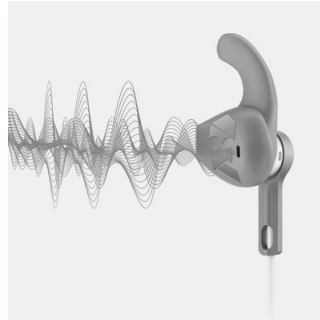

High performance sound

8.6mm neodymium drivers pump out high performance sound, pushing you to perform at your best.