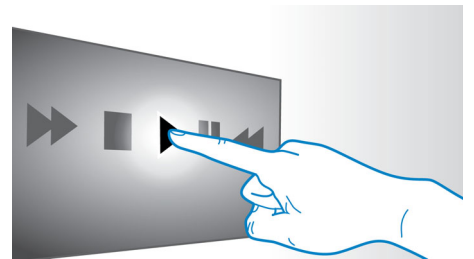

Unique touch controls

Touch controls allow you to control the volume as well as other playback options by simply pressing the touch sensitive controls on the main unit.

Perfect match to Philips 5000 series TV*

Perfect match to Philips 5000 series TV
Relax and enjoy a great TV night in brilliant LED

quality on a matching Philips 5000 Series 2011 LED TV. Powered by the Pixel Plus HD engine for clear, vivid Full HD pictures, and complimented by authentic sound. Both TV and home theater can be operated with only one remote control and the combined set ensures the best picture and sound performance with Philips Easylink via HDMI. In addition they are both designed with same materials and finishing for a perfect visual match!