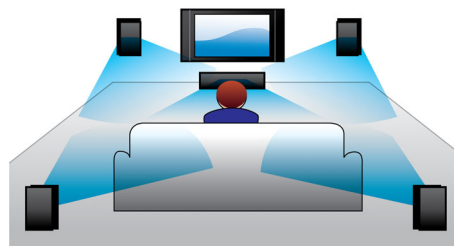

Dolby TrueHD and DTS-HD

Dolby TrueHD and DTS-HD Master Audio Essential deliver the finest sound from your Blu-ray Discs. Audio reproduced is virtually indistinguishable from the studio master, so you hear what the creators intended for you to hear. Dolby TrueHD and DTS-HD Master Audio Essential complete your high definition entertainment experience.