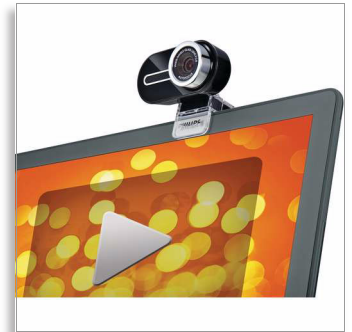

Philips
Notebook webcam

SPZ6500