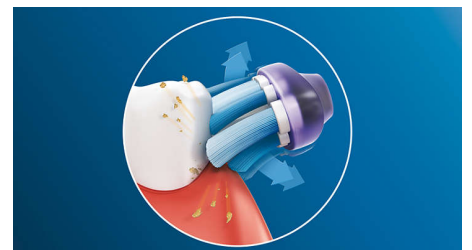

## Philips Sonicare technology

Philips Sonicare's advanced sonic technology pulses water between your teeth, and its brush strokes break plaque up and sweep it away for an exceptional daily clean.

## Say goodbye to plaque

Thanks to its flexible design, Premium Gum Care removes up to 10 x more plaque than a manual toothbrush. It moves to enhance our unique Philips Sonicare cleaning technology so that however you brush, you get an exceptional clean you can see and feel.