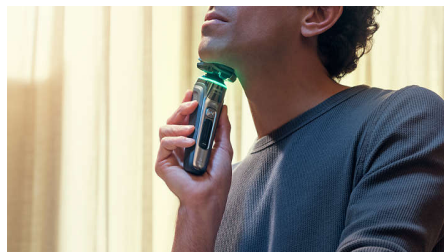

## Pressure Guard sensor

Using the right pressure is key for closeness and skin protection. Advanced sensors in the shaver read the pressure you apply, and the innovative light signal shows when you are pressing too hard or too little. For a personalised shave that is just right for you.

## 360 D Flexing heads

Designed to follow the contours of your face and even the neck, this Philips electric shaver has fully flexible heads that turn 360 for a thorough and comfortable shave.

## Protective SkinGlide coating

A protective coating lies between the shaver heads and your skin. Made of up to 250,000 micro-tech beads per square centimetre, the coating improves gliding by 30%\*\*\* to minimise irritation.

## Power Adapt sensor

The electric shaver has an intelligent facial-hair sensing technology that reads hair density 500 times per second. The Power Adapt Sensor auto-adapts the cutting power for an effortless and gentle shave.