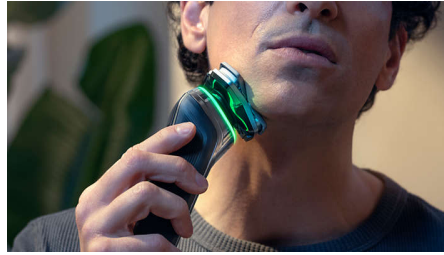

360 D Flexing heads

Designed to follow the contours of your face and even the neck, this Philips electric shaver has fully flexible heads that turn 360 for a thorough and comfortable shave.