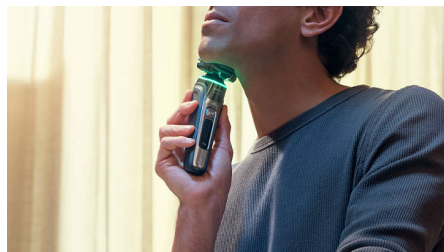

Pressure Guard sensor

Using the right pressure is key for closeness and skin protection. Advanced sensors in the shaver read the pressure you apply, and the innovative light signal shows when you are pressing too hard or too little. For a personalised shave that is just right for you.

360 D Flexing heads

Designed to follow the contours of your face and even the neck, this Philips electric shaver has fully flexible heads that turn 360 for a thorough and comfortable shave.

Protective SkinGlide coating

A protective coating lies between the shaver heads and your skin. Made of up to 250,000 micro-tech beads per square centimetre, the coating improves gliding by 30%*** to minimise irritation.

Power Adapt sensor

The electric shaver has an intelligent facial-hair sensing technology that reads hair density 500 times per second. The Power Adapt Sensor auto-adapts the cutting power for an effortless and gentle shave.