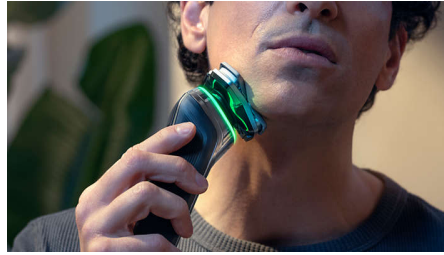

Highlights

Lift & Cut System

Our patented, unique Lift & Cut rotary technology lifts the hair gently out of its root before cutting it precisely at skin level close (up to 0.00 mm to the skin) without the blades even touching your skin.

Dual SteelPrecision blades

Philips rotary shavers are specifically designed to match your natural hair growth, capturing all of the hairs growing in any direction thanks to 360 degree rotating blades. With up to 150,000 cutting actions per minute, the Dual SteelPrecision blades cut more hair per stroke**

Pressure Guard sensor

Using the right pressure is key for closeness and skin protection. Advanced sensors in the shaver read the pressure you apply, and the innovative light signal shows when you are pressing too hard or too little. For a personalised shave that is just right for you.

360 D Flexing heads

Designed to follow the contours of your face and even the neck, this Philips electric shaver has fully flexible heads that turn 360 for a thorough and comfortable shave.

Protective SkinGlide coating