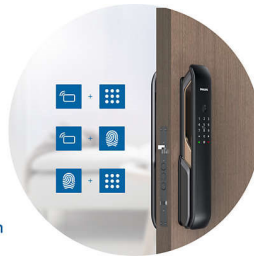

### Intuitive fingerprinting

Intuitive fingerprinting

The fingerprint sensor is integrated into the push-pull handle so that when you hold the handle, your finger will naturally fall on the sensor. After a successful fingerprint verification, you can directly push the handle to unlock the door in one step, which gives you a convenient door opening experience.

### Full auto mortise

Full auto mortise

Fully automatic mortise employed by Philips 9200 series smart door lock allows you to push to unlock the door without extra action. And the bolts will spontaneously retract after the successful verification. In case the door is not locked properly, the system will give an alert to remind you of the door lock status.

### Dual verification

Dual verification

In the dual verification mode, you could open the door with any two verification methods (fingerprint, PIN code, and key tag), which provides double protection for home security.