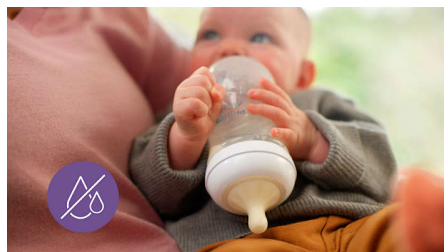

No-drip nipple

The nipple opening is designed to release milk only when the baby is feeding. So you can confidently avoid milk loss whether at home or on the go.