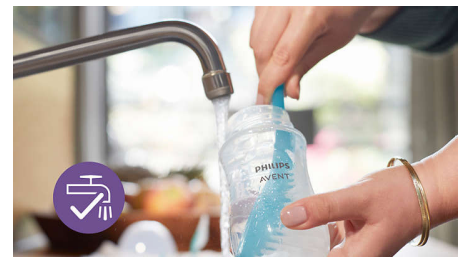

No-drip nipple

The nipple opening is designed to release milk only when the baby is feeding. So you can confidently avoid milk loss whether at home or on the go.

Compatible across the range

Mix and match our breast pump, bottle and cup parts, and create the product that works for you, when you need it.

Easy to hold

The ergonomic bottle is easy to grip at any angle to give maximum comfort during feeding. Easy for your hands and tiny hands to hold.

Simple to use and clean

Wide bottle neck makes filling and cleaning easy. Only a few parts for quick and simple assembly.