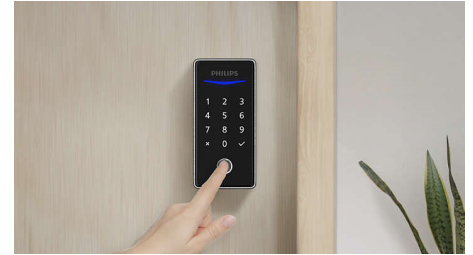

fingerprints are rejected, which enhances security.

Sleek design

Modern design fits your door. High quality touchscreen keypad, available in multiple finishes. This digital door lock improves doors of any style.

Voice guide

Voice guidance guides you through the configuration of the lock without the need for

an instruction manual. English, French, and Spanish voice guides are available.

Fingerprint access

Your fingerprint is your key! This lock stores up to 20 PIN codes and 50 fingerprints. Unlocking your door with a PIN code or fingerprint is much easier and faster than using a key.