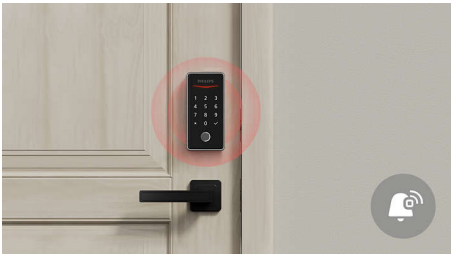

Philips 1000 series
Electronic deadbolt

Fingerprint unlock

Keyless
One-time PIN code
Easy assembling

DDL210CP5KM0/37

Fingerprint access

Instant and accurate identification

Your fingerprint is your key! This lock can record up to 50 fingerprints and 20 PIN codes. You can also share one-time PIN codes easily with your family members and friends, with no Bluetooth or Wi-Fi required.

Dedicated design for perfection

- Easy installation with just a screwdriver
- Sleek design decorates your front door

User-friendly

- Ultra-long battery life ensures constant door security
- Voice guide assists with setting up your lock
- Provides instant and accurate identification
- Simply share access anytime, anywhere

DDL210CP5KM0/37

Highlights

Easy installation

The door lock installs in minutes with just a screwdriver and is suitable for most standard door preps.

Multiple alert functions

This electronic door lock is equipped with a lockout alarm, a low battery alert, away mode for vacations, privacy mode and other security features to ensure the safety of your home at all times. Safer and more secure, Philips electronic deadbolt brings a new smart experience.

fingerprints are rejected, which enhances security.

Sleek design

Modern design fits your door. High quality touchscreen keypad, available in multiple finishes. This digital door lock improves doors of any style.