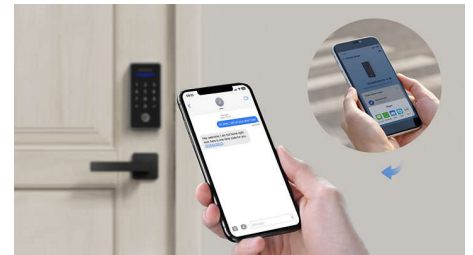

fingerprints are rejected, which enhances security.

Sleek design

Modern design fits your door. High quality touchscreen keypad, available in multiple finishes. This digital door lock improves doors of any style.

Voice guide

Voice guidance guides you through the configuration of the lock without the need for

an instruction manual. English, French, and Spanish voice guides are available.

Fingerprint access

Your fingerprint is your key! This lock stores up to 20 PIN codes and 50 fingerprints. Unlocking your door with a PIN code or fingerprint is much easier and faster than using a key.

Simple sharing

Works with the Philips Home Access app to generate a one-time PIN remotely without a Wi-Fi bridge or Bluetooth connection. You can easily share unlimited one-time PIN codes for your home with friends, family members, or anyone you want.