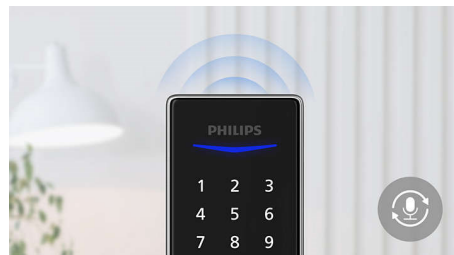

Voice guide

Voice guidance guides you through the configuration of the lock without the need for

an instruction manual. English, French, and Spanish voice guides are available.