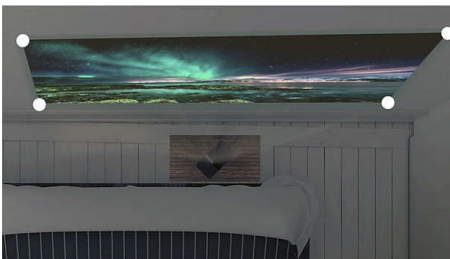

Customized Image

Our tuning reaches 108% Rec.709 HDTV standard color coverage ensuring an incredible image performance that delivers sharp and crisp visuals. Engineered with AMLogic T972 CPU pictures, the

HDR10 colors remain lifelike with outstanding full high definition sharpness for text. Auto keystone, auto focus, and 4 corner correction also help to eliminate crooked and distorted images for a perfectly proportioned picture even if the device is not straight in front of the wall. The TOF system gives users an optimal image from virtually any angle and eliminates many of the hassles of an optimal set-up.