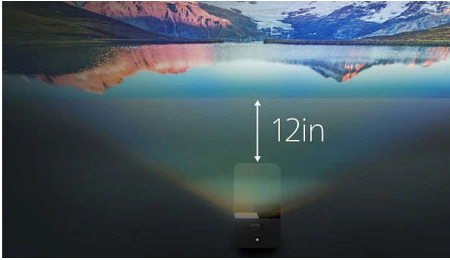

Philips Screeneo U4
Home projector

Ultra Short Throw, 80" screen

True Full HD Experience
Pair 2 Bluetooth earphones
Ultra Compact

SCN350

Small Space. Massive Image!

Positioned few inches away from a wall, the Ultra Short Throw projector Screeneo U4 delivers a True Full HD image with HDR10 up to 120" and can connect up to 2 pairs of speakers/earphones thanks to the Dual Bluetooth function.

PHILIPS

Highlights

Optimize your space

Enjoy a true cinematic experience at home. Thanks to the ultra-short throw technology, this True Full HD projector provides a massive 80" screen size when placed just 12 inches away from the wall or projection surface. Set Screeneo U4 on the tabletop, TV shelf or bedroom wardrobe to enjoy your favorite TV shows, sports & games more than ever before! Set it just inches away to watch, or move it back for an even larger image.

True Full HD, HDR 10

Watch movies and more in True Full HD 1080p high-definition sharpness, full of the fine detail that can be lost at lower resolutions. The picture remains lifelike and text is crystal-clear when displayed at up to 80" or more. Texas Instrument DLP cinema technology brings vivid pictures, deep contrast and a bright image in any conditions. Worried about the lamp? No worries! The powerful LED light source displays rich, vivid colors and will last up to 30,000 hours. Additionally, the power consumption is far lower than a regular lamp based projector.

HDR10 colors remain lifelike with outstanding full high definition sharpness for text. Auto keystone, auto focus, and 4 corner correction also help to eliminate crooked and distorted images for a perfectly proportioned picture even if the device is not straight in front of the wall. The TOF system gives users an optimal image from virtually any angle and eliminates many of the hassles of an optimal set-up.