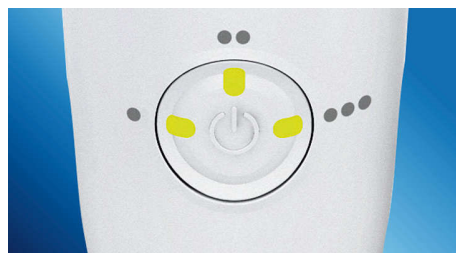

Triple burst customization

AirFloss Pro/Ultra's powerful spray can be customized to your liking, with single, double or triple bursts for each press of the activation button.