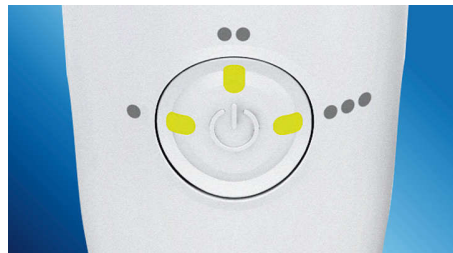

Triple burst customization

AirFloss Pro/Ultra's powerful spray can be customized to your liking, with single, double or triple bursts for each press of the activation button.