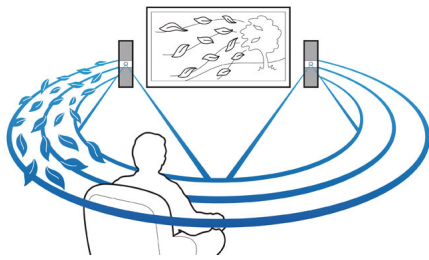

Highlights

Crystal Clear Sound

With Philips' Crystal Clear Sound, you will now be able to discern and appreciate every sound detail, the way it's meant to be heard and as the artist or director intended! Crystal Clear Sound reproduces the sound source - whether it's an action movie, a musical or a live performance - faithfully, precisely and without any distortion. Philips home theaters with Crystal Clear Sound keep audio processing to a minimum, preserving the purity of the original audio content. The result is greater sonic accuracy delivered to your ears.