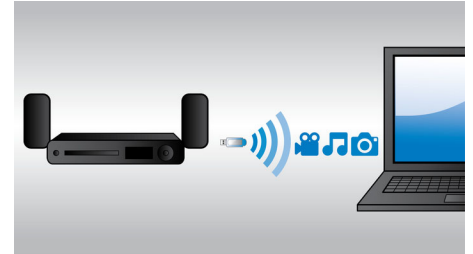

## Built-in WiFi

Thanks to built-in WiFi, by simply connecting your home theater directly to your home network, you can experience a rich selection of popular online services. You can enjoy some of the best websites offering movies, pictures, infotainment and other online contents tailored to fit your TV screen.