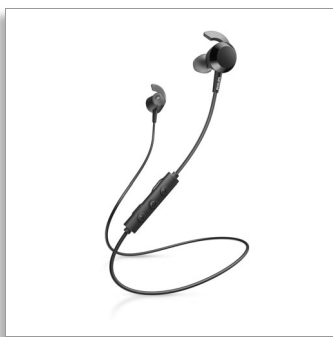

Philips
In-ear wireless headphones

8.2mm drivers/ closed back
In-ear

TAE4205BK

Feel that bass

Love those moments where the bass kicks in? These in-ear wireless headphones deliver stronger bass at the touch of a button! You get 10 hours play time, fast charging, and soft wing tips for a secure fit and better passive noise isolation.

10 hours play time. Big bold bass.

- BASS boost button. Instantly stronger bass
- Powerful 8.2 mm neodymium drivers
- 10 hours play time. USB-C charging
- Quick Charge. Charge for 15 minutes, train extra 1.5 hours

From playlists to calls

- Headphone cable sits comfortably behind your neck
- Inline remote. Easily switch from playlist to calls
- Smart pairing. Automatically find Bluetooth devices

Easy comfort

- 3 interchangeable rubber earbud covers
- Secure, flexible, comfortable
- Oval acoustic tube fits comfortably in your ear canal
- Wing tips for a secure fit. Better passive noise isolation

Secure, flexible, comfortable

The oval acoustic tube and interchangeable earbud covers give you a comfortable in-ear fit. Soft wing tips fit snugly under the ridge of your ear, enabling a secure fit and better passive noise isolation.