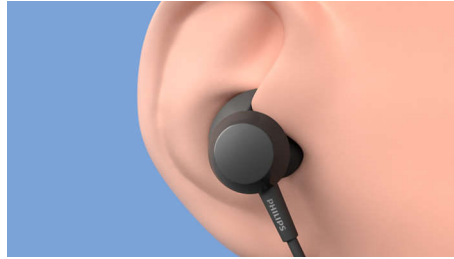

From playlists to calls

- Headphone cable sits comfortably behind your neck
- Inline remote. Easily switch from playlist to calls
- Smart pairing. Automatically find Bluetooth devices

Easy comfort

- 3 interchangeable rubber earbud covers
- Secure, flexible, comfortable
- Oval acoustic tube fits comfortably in your ear canal
- Wing tips for a secure fit. Better passive noise isolation

PHILIPS

In-ear wireless headphones
8.2mm drivers/ closed back In-ear

TAE4205BK/00

Highlights

BASS boost button

These wireless headphones boast 8.2 mm neodymium drivers that give you clear sound and punchy bass. When you want more, simply press the BASS boost button on the in-line remote. You'll feel the difference instantly.

Secure, flexible, comfortable

The oval acoustic tube and interchangeable earbud covers give you a comfortable in-ear fit. Soft wing tips fit snugly under the ridge of your ear, enabling a secure fit and better passive noise isolation.

Inline remote.

Take a call, pause your playlist. All without touching your smartphone. Smart Bluetooth pairing means these headphones remember the last devices they were paired with.

rubber ear covers

3 interchangeable rubber earbud covers