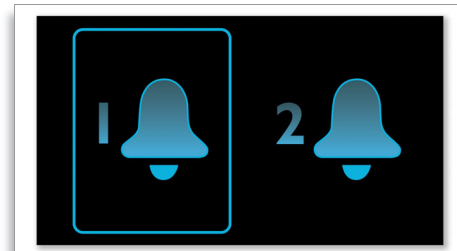

Dual alarm

The Philips audio system comes with two alarm times. Set one alarm time to wake you up and the other time to wake up your partner.