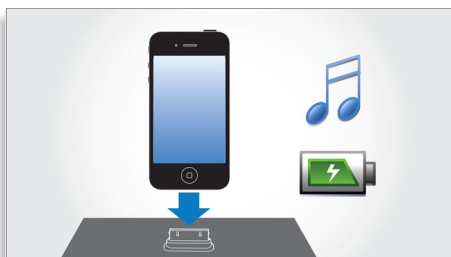

Play and charge your iPod/iPhone

Enjoy your favourite MP3 music while charging your iPod/iPhone! The dock lets you connect

your portable device directly to the Docking entertainment system so you can listen to your favourite music in superb sound. It also charges your iPod/iPhone while it plays so you can enjoy your music and not have to worry about your portable player battery running out. The Docking entertainment system automatically charges your portable device while it is docked.