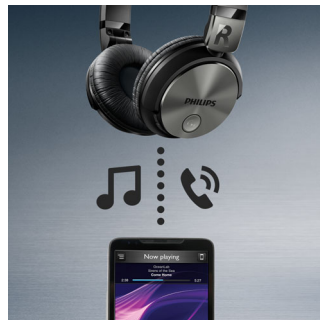

Wireless music and calls

Simply pair your smart device with your headphones via Bluetooth and enjoy the freedom and pleasure of crystal clear music and phone calls — without the hassle of wires.

SHB3185BK/00