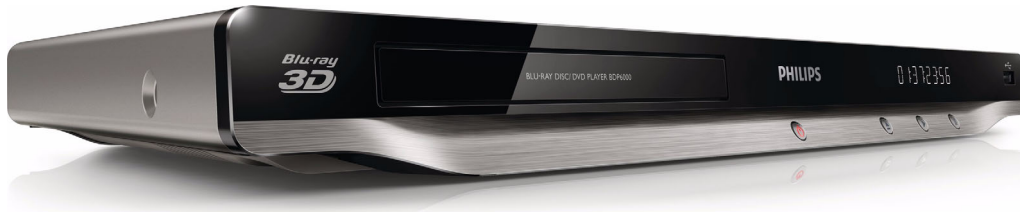

Philips 6000 series
Blu-ray Disc/DVD player

3D playback
DivX Plus HD
Net TV

BDP6000

Blu-ray 3D and the best of the Internet on your TV

Be amazed with Blu-ray 3D and discover a new dimension in your movie experience at home. Enjoy the best of Internet on your TV with Net TV, hassle-free with the speedy built-in Wi-Fi-n. And playback more than ever before with DivX Plus HD.

Hear more

- Dolby TrueHD and DTS-HD MA for HD 7.1 surround sound

Engage more

- Built-in Wi-Fi-n for faster, wider wireless performance
- USB 2.0 plays video/music from USB flash/hard disk drive
- Turn your Smartphone into a remote for Philips AV products
- USB keyboard connectivity for easy Net TV and Web browsing
- EasyLink to control all HDMI CEC devices via a single remote

asimpleswitch.com

PHILIPS

Blu-ray Disc/DVD player
3D playback DivX Plus HD, Net TV

BDP6000/12

Highlights

Blu-ray 3D Disc playback

Full HD 3D provides the illusion of depth for a heightened, realistic cinema viewing experience at home. Separate images for the left and right eyes are recorded in 1920 x 1080 full HD quality and alternately played on screen at a high speed. By watching these images through special glasses that are timed to open and close the left and right lenses in synchronisation with the alternating images, the full-HD 3D viewing experience is created.

Dolby TrueHD and DTS-HD MA

DTS-HD Master Audio and Dolby TrueHD deliver 7.1 channels of the finest sound from your Blu-ray Discs. Audio reproduced is virtually indistinguishable from the studio master, so you hear what the creators intended for you to hear. DTS-HD Master Audio and Dolby TrueHD complete your high definition entertainment experience.