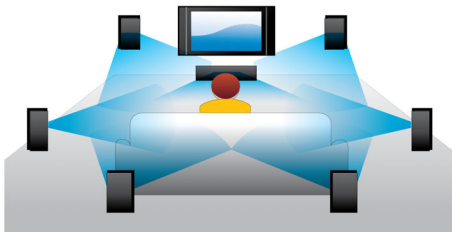

asimpleswitch.com

PHILIPS

Blu-ray Disc/DVD player
3D playback DivX Plus HD, Net TV

BDP6000/12

Highlights

Blu-ray 3D Disc playback

Full HD 3D provides the illusion of depth for a heightened, realistic cinema viewing experience at home. Separate images for the left and right eyes are recorded in 1920 x 1080 full HD quality and alternately played on screen at a high speed. By watching these images through special glasses that are timed to open and close the left and right lenses in synchronisation with the alternating images, the full-HD 3D viewing experience is created.

Dolby TrueHD and DTS-HD MA

DTS-HD Master Audio and Dolby TrueHD deliver 7.1 channels of the finest sound from your Blu-ray Discs. Audio reproduced is virtually indistinguishable from the studio master, so you hear what the creators intended for you to hear. DTS-HD Master Audio and Dolby TrueHD complete your high definition entertainment experience.