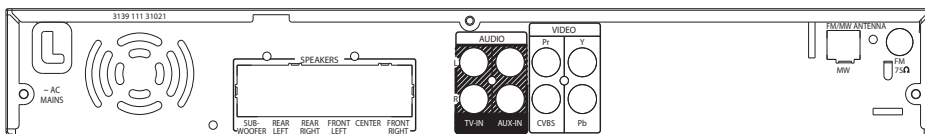

- Compression format: Dolby Digital, DTS, MP3, PCM, Windows Media™ Audio
- Playback Media: CD, MP3-CD, WMA, CD-R/RW
- MP3 bit rates: 32-256 kbps and VBR

Still Picture Playback

- Playback Media: Picture CD

- Picture Compression Format: JPEG
- Slide show: with music (MP3)

Tuner/Reception/Transmission

- Auto digital tuning
- Auto store
- Number of Preset Channels: 20
- Tuner Bands: FM Stereo, MW

Connectivity

- Front / Side connections: Microphone
- Other connections: AUX in, ComponentVideo out Progressive, Composite video (CVBS) out, Easy-Fit speaker connectors, FM Antenna, MW Antenna, TV in (audio, cinch)

Convenience

- Remote Control: Multi-functional

Accessories

- Included accessories: 1x center speaker, 1x subwoofer, 2x front satellite speakers, 2x rear satellite speakers, AC Power Cord, Audio/Video cable, Batteries for remote control, FM/MW Antenna, Quick Use Guide, Remote Control, User Manual, Warranty certificate

Dimensions

- Center speaker dimensions (W x H x D): 225 x 94 x 75 mm
- Center Speaker Weight: 0.68 kg
- Packaging dimensions (W x H x D): 570 x 310 x 444 mm
- Set dimensions (W x H x D): 360 x 54 x 324 mm
- Set weight: 2.7 kg
- Subwoofer dimensions (W x H x D): 360 x 340 x 130 mm
- Subwoofer Weight: 3.92 kg
- Surround Speaker dimensions (W x H x D): 94 x 175 x 65 mm
- Surround speaker Weight: 0.4 kg
- Weight incl. Packaging: 17.5 kg

Power

- Power supply: 100-240VAC, 50/60Hz
- Standby power consumption: < 0.5 W

Issue date 2014-02-10

Version: 5.0.7

12 NC: 9073 100 12482
EAN: 87 10895 87067 2

© 2014 Koninklijke Philips N.V.
All Rights reserved.

Specifications are subject to change without notice.
Trademarks are the property of Koninklijke Philips N.V.
or their respective owners.

www.philips.com