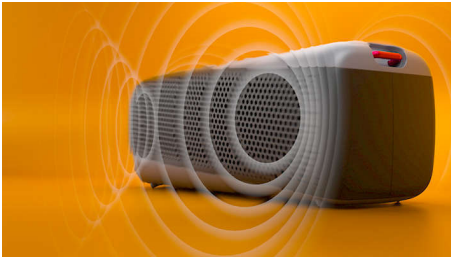

Wireless speaker
IP67 dust/water protection Big sound, Built-in mic for calls, Up to 24 hours of music

TAS7807B/00

Highlights

Big sound

From parks to campsites—bring the music you love wherever you go! Two 70 mm woofers and two tweeters give you big, clear sound, and this speaker looks awesome too. Want to rock even harder? Pair two speakers for party-starting stereo.