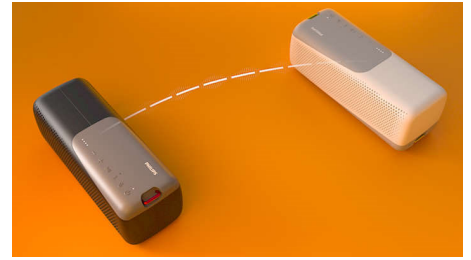

## IP67 dust/water protection

From the trail to the beach to the pool—an IP67 rating ensures this speaker can go anywhere. The detachable lanyard makes carrying easy and a Bluetooth range of up to 20 m means you won't miss a beat. Even if your phone is a long way from the speaker.

## Bluetooth multipoint

Mix and match your workout playlists! With Bluetooth multipoint connectivity, you can connect up to two smart devices to this speaker simultaneously—and take turns pumping up the tunes. If a call comes in, the built-in mic lets you take it without disconnecting your phone from the speaker.

## Easy control

Buttons on the speaker's outer case let you control volume, music playback, stereo pairing and Bluetooth. Want to tell your phone to play a certain song? Press and hold the play/pause button to talk to your voice assistant.