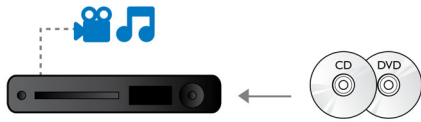

Enjoy movies and music

Enjoy all your movies and music from CD and DVD

Blu-ray Disc playback

Blu-ray Discs have the capacity to carry high definition data, along with pictures in the 1920 x 1080 resolution that defines full high definition images. Scenes come to life as details leap at you, movements smoothen and images turn crystal clear. Blu-ray also delivers uncompressed surround sound - so your audio experience becomes unbelievably real. The high storage capacity of Blu-ray Discs also allow a host of interactive possibilities to be built in. Seamless navigation during playback and other exciting features like pop-up menus bring a whole new dimension to home entertainment.