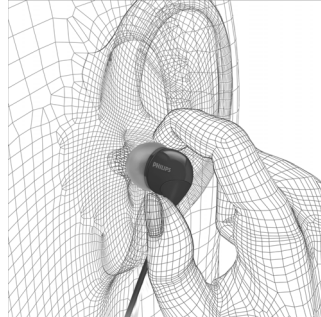

Ultra-small in-ear

Ultra small, lightweight in-ear design for best fit in smaller ears, for long hours listening.