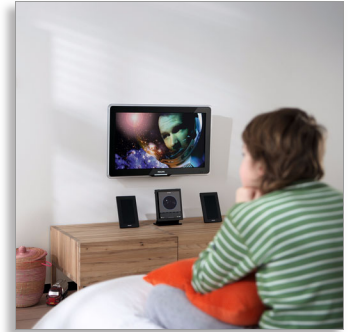

Philips
Micro Theater

MCD289

Super-sleek wall-mountable theater

with wireless subwoofer

Enhance movie and music playback with the MCD289 and experience easy and clutter-free installation via a digital wireless subwoofer. It plays DVD, DivX and USB direct playback. Comes with table-top and wall-mount options.

Enrich your movie experience

- Play DVD, DivX®, (S)VCD, MP3-CD, WMA-CD, CD(RW) & Picture CD
- Dolby Digital for ultimate movie experience
- 12-bit/108MHz video processing for sharp and natural images
- Progressive Scan component video for optimized image quality

Enrich your sound experience

- Digital wireless subwoofer for powerful bass
- Class 'D' digital amplifier for quality sound performance
- USB Direct for music and photo playback
- Digital Sound Control for optimized music style settings
- Dynamic Bass Boost for deep and dramatic sound
- Loudness for bass and treble enhancement
- Total 100W RMS

Design that blends into your interior

- Stylish slim design with table-stand and wall-mount options

PHILIPS