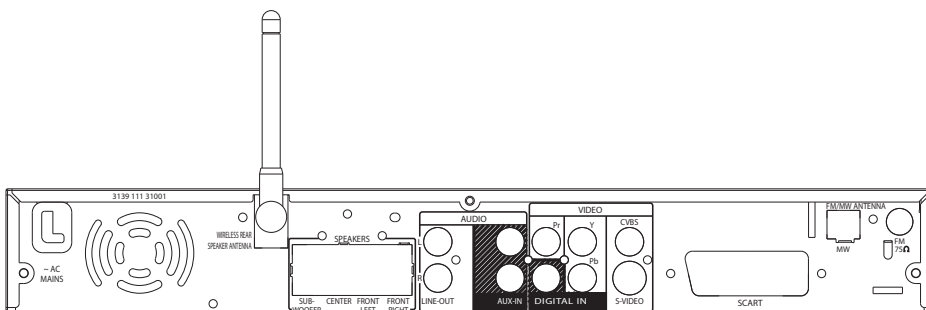

Audio Playback

- Compression format: Dolby Digital, DTS, MP3, PCM, Windows Media™ Audio
- Playback Media: CD, MP3-CD, WMA, CD-R, CD-RW, SACD Multichannel, SACD Stereo
- MP3 bit rates: 32-256 kbps and VBR

Still Picture Playback

- Playback Media: Picture CD
- Picture Compression Format: JPEG
- Picture Enhancement: Rotate, Slideshow with MP3 playback
- Slide show: with music (MP3)

Tuner/Reception/Transmission

- Antenna: AM Antenna, FM Antenna
- Auto digital tuning
- Auto store
- Number of Preset Channels: 20
- RDS: Station Name
- Tuner Bands: FM Stereo, MW

Connectivity

- Front / Side connections: USB
- Other connections: AUX in, ComponentVideo out, Progressive, Composite video (CVBS) out, Digital coaxial in, Easy-Fit speaker connectors, FM Antenna, Line out, MW Antenna, S-Video out, SCART1 (CVBS, S-video/RGB out)

Convenience

- Remote Control: Multi-functional
- Remote control: 3139 2587 0141

Accessories

- Included accessories: 1x center speaker, 1x subwoofer, 2x front satellite speakers, 2x rear satellite speakers, AC Power Cord, Batteries for remote control, FM/MW Antenna, Quick Use Guide, Remote Control, Scart Cable, User Manual, Warranty certificate, Wireless receiver

Dimensions

- Center speaker dimensions (W x H x D): 225 x 94 x 75 mm
- Center Speaker Weight: 0.78 kg
- Packaging dimensions (W x H x D): 547 x 310 x 539 mm
- Receiver dimensions (W x H x D): 210 x 55 x 185 mm

Issue date 2016-10-29

Version: 1.0.8

12 NC: 9073 100 12097
EAN: 87 10895 85786 4

© 2016 Koninklijke Philips N.V.
All Rights reserved.

Specifications are subject to change without notice.
Trademarks are the property of Koninklijke Philips N.V.
or their respective owners.

www.philips.com