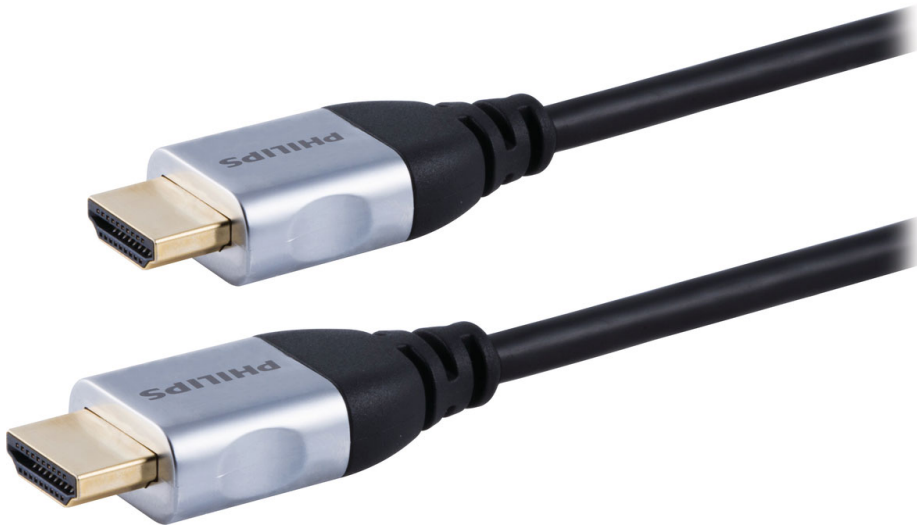

Philips
Premium HDMI Cable w/
Ethernet

4 ft / 1.2 m
18 Gbps
Premium High Speed

SWV9344A

Enjoy highest quality HDMI audio and video

Premium Certified HDMI Cable

Ultra High Definition video and audio in one connection.

Cinematic experience in deep colors

- Supports mainstream 16:9 to cinematic 21:9 aspect ratios
- Supports up to 36-bit colors

Elegant design in high build quality

- 24 carat gold-plated connectors optimize signal
- High purity copper in premium braided shieldings
- Metallic housing