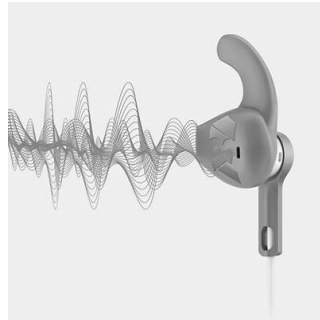

3 choices of ear-tip size

3 ear-tip sizes for the optimum fit

5.7-g ultra lightweight design*

Weighing in at just 5.7 g, these ActionFit sports earphones are so light and comfortable that you will forget you are even wearing them. Perfect for keeping you going right through the hard final miles.

Cable clip

A cable clip comes included with ActionFit earphones, keeping the cable out of your way while you push yourself harder.

Sporty carrying pouch for easy storage

Sporty carrying pouch for easy storage

C-shaped stabilising ear tip

C-shaped rubberised ear tips keep the ActionFit earphones tightly in your ears so you can focus on your workout, not on keeping them in.

High-performance sound

8.6 mm neodymium drivers pump out high-performance sound, pushing you to perform at your best.