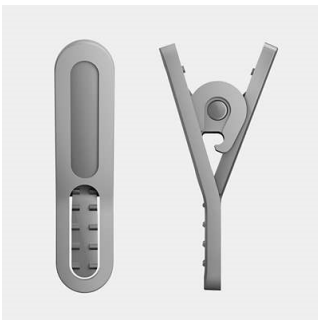

Protection

- Sporty carrying pouch for easy storage
- Kevlar® Reinforced cable for ultimate durability
- Sweat- and moisture-proof – ideal for any workout

Freedom

- 3 ear-tip sizes for the optimum fit
- 5.7-g ultra lightweight design provides ultimate comfort*
- Cable clip included for tangle-free workout
- C-shaped ear tip secures the headphones in place

3 choices of ear-tip size

3 ear-tip sizes for the optimum fit

5.7-g ultra lightweight design*

Weighing in at just 5.7 g, these ActionFit sports earphones are so light and comfortable that you will forget you are even wearing them. Perfect for keeping you going right through the hard final miles.

Cable clip

A cable clip comes included with ActionFit earphones, keeping the cable out of your way while you push yourself harder.

Sporty carrying pouch for easy storage

Sporty carrying pouch for easy storage

C-shaped stabilising ear tip

C-shaped rubberised ear tips keep the ActionFit earphones tightly in your ears so you can focus on your workout, not on keeping them in.

High-performance sound

8.6 mm neodymium drivers pump out high-performance sound, pushing you to perform at your best.