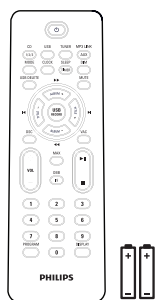

Quick Start Guide

Remote Control with
2 AAA batteries

1 x AC power cable
1 x power plug adaptor

1 x AM loop antenna

1 x MP3 link cable

1 x FM wire antenna

User Manual

Quick Start Guide

A Connect

C Listen to radio

B Play disc

D Play from USB

Note for the remote control

- Before you select a function (for example ►||, ◀, ▶), select a source (for example disc, tuner).