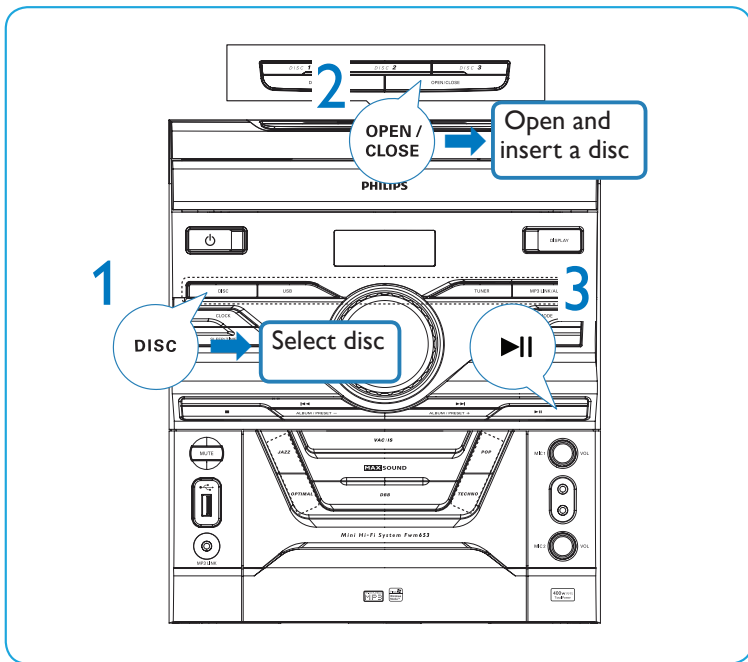

Quick Start Guide

Remote Control with
2 AAA batteries

1 x AC power cable
1 x power plug adaptor

1 x AM loop antenna

1 x MP3 link cable

1 x FM wire antenna

User Manual

Quick Start Guide

A Connect

C Listen to radio

B Play disc

D Play from USB

Note for the remote control

- Before you select a function (for example ►||, ◀, ▶), select a source (for example disc, tuner).