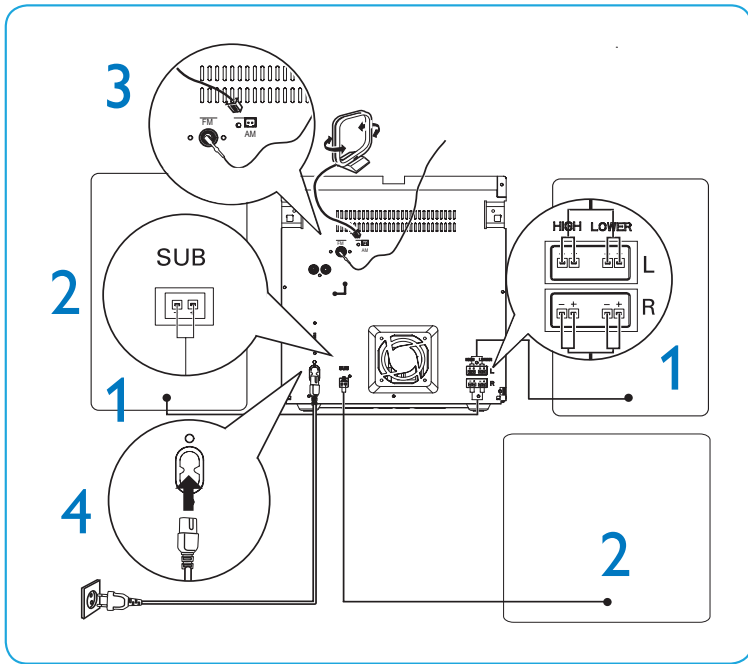

Quick Start Guide

Remote Control with
2 AAA batteries

1 x AC power cable
1 x power plug adaptor

1 x AM loop antenna

1 x MP3 link cable

1 x FM wire antenna

User Manual

Quick Start Guide

A Connect

C Listen to radio

B Play disc

D Play from USB

Note for the remote control

- Before you select a function (for example ►||, ◀, ▶), select a source (for example disc, tuner).