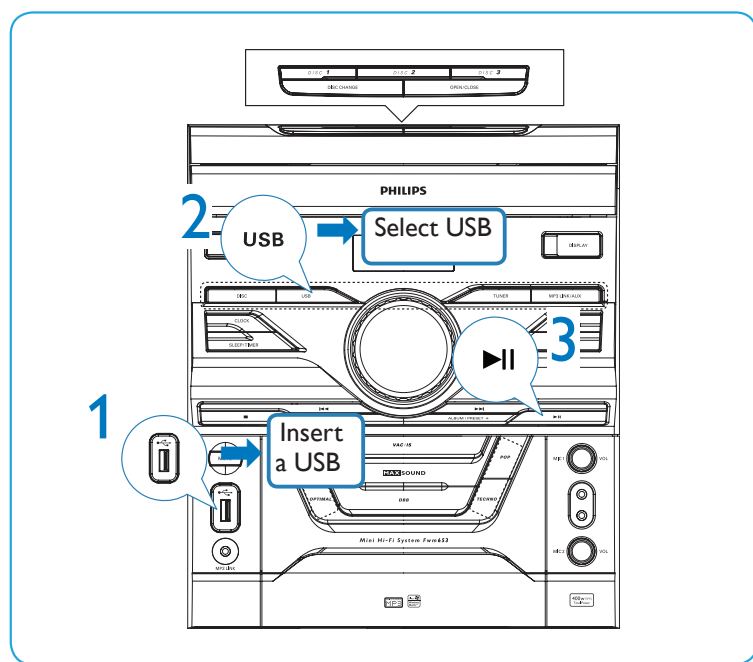

Quick Start Guide

Remote Control with
2 AAA batteries

1 x AC power cable
1 x power plug adaptor

1 x AM loop antenna

1 x MP3 link cable

1 x FM wire antenna

User Manual

Quick Start Guide

A Connect

C Listen to radio

B Play disc

D Play from USB

Note for the remote control

- Before you select a function (for example ►||, ◀, ▶), select a source (for example disc, tuner).