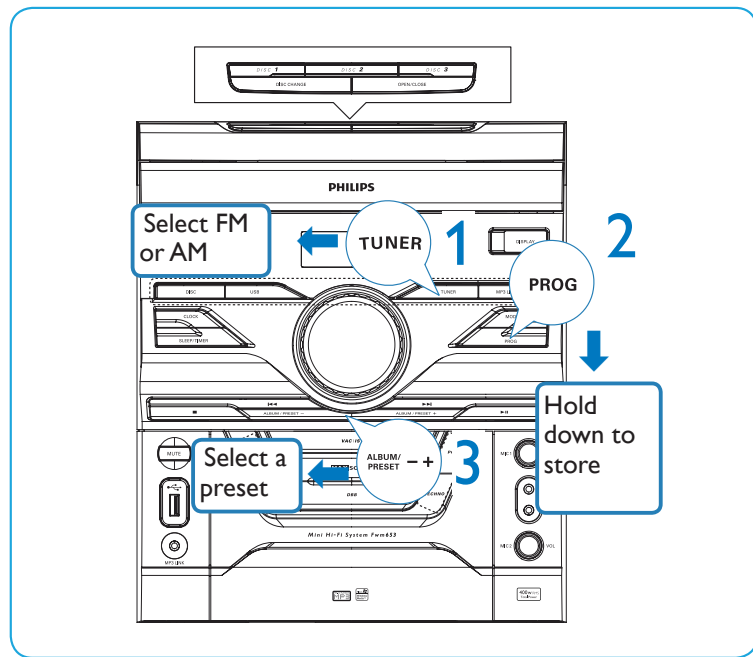

Quick Start Guide

Remote Control with
2 AAA batteries

1 x AC power cable
1 x power plug adaptor

1 x AM loop antenna

1 x MP3 link cable

1 x FM wire antenna

User Manual

Quick Start Guide

A Connect

C Listen to radio

B Play disc

D Play from USB

Note for the remote control

- Before you select a function (for example ►||, ◀, ▶), select a source (for example disc, tuner).