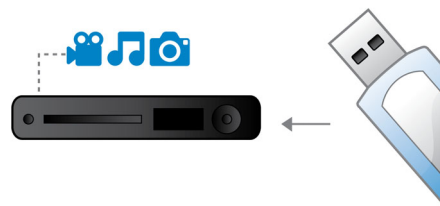

HDMI 1080p

HDMI 1080p upscaling delivers images that are crystal clear. Movies in standard definition can now be enjoyed in true high definition resolution - ensuring more details and more true-to-life pictures. Progressive Scan (represented by "p" in "1080p") eliminates the line structure prevalent on TV screens, again ensuring relentlessly sharp images. To top it off, HDMI makes a direct digital connection that can carry uncompressed digital HD video as well as digital multichannel audio, without conversions to analog - delivering perfect picture and sound quality, completely free from noise.

5.1 channel audio output

5.1 channel audio output for surround sound

ProReader Drive

ProReader Drive lets you enjoy your movies and videos worry-free. Even when old discs get smudgy or scratched, you can rest assured that they will play right through from start to end - without any sign that they have been damaged. Using state-of-the-art technology, ProReader Drive converts weak analog signals into robust digital ones, extracting information that allows less-than-perfect discs to play smoothly through. Together with its ability to read virtually any video format, ProReader Drive gives you the unbeatable assurance that whatever you pop in will most definitely play.

Multimedia DivX

Play CD, (S)VCD, DVD, DVD+- R/RW, DivX, MP3, WMA, JPEG

USB Media Link

The Universal Serial Bus or USB is a protocol standard that is conveniently used to link PCs, peripherals and consumer electronic equipment. With USB Media Link, all you have